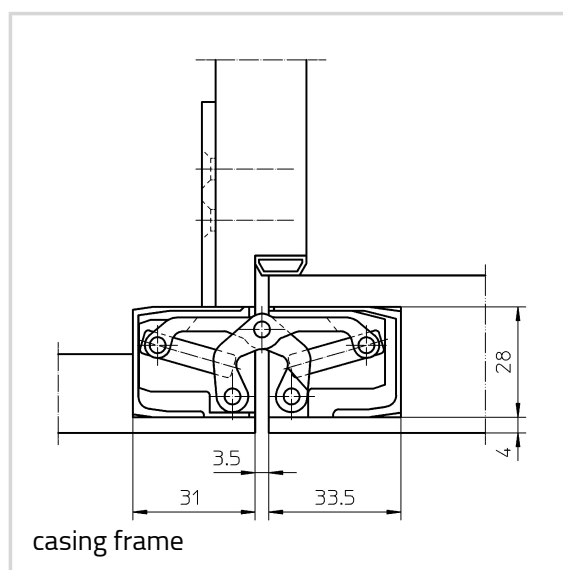

TECTUS - TE 340 3D

The load capacity mentioned above refers to the use of 2 hinges per door leaf (1 x 2 m), for detailed information please look at the chapter "technical information".

With an opening position of 180° the door may have to be fixed additionally.

Installation tools

Universal milling frame

Drilling jig TECTUS TE 340 3D

Template 5 250693 5

Template 5 250694 5

step 1

step 2

Combinations

TE 340 3D FZ

TE 340 3D SZ

TE 340 3D ST

Function range

burglar resistance

fire resistance

smoke resistance

Item versions

Finish	polished brass (030)
OF-No.	030
VPE	pack of 2
DIN	DIN right and left hand
Article number	5 400605 0 03002
EAN	4015471106553

Finish	polished nickelled (038)
OF-No.	038
VPE	pack of 2
DIN	DIN right and left hand
Article number	5 400605 0 03802
EAN	4015471106577