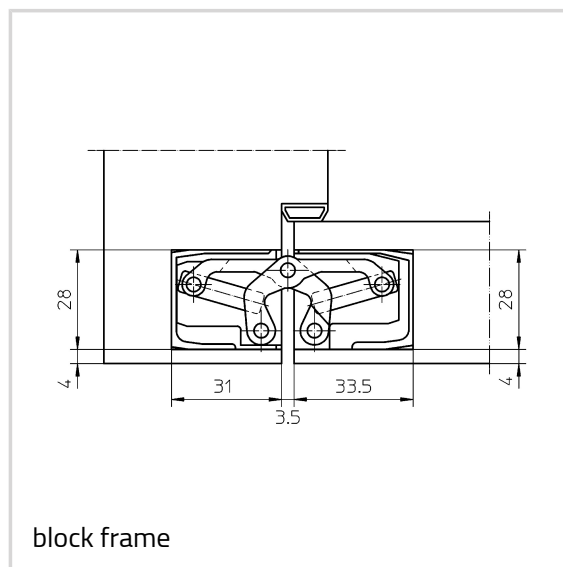

TECTUS - TE 340 3D

The load capacity mentioned above refers to the use of 2 hinges per door leaf (1 x 2 m), for detailed information please look at the chapter "technical information".

With an opening position of 180° the door may have to be fixed additionally.

Installation tools

Universal milling frame

Drilling jig TECTUS TE 340 3D

Template 5 250693 5

Template 5 250694 5

step 1

step 2

Combinations

TE 340 3D FZ

TE 340 3D SZ

TE 340 3D ST

Function range

burglar resistance

fire resistance

smoke resistance

Item versions

Finish	polished brass (030)
OF-No.	030
VPE	pack of 2
DIN	DIN right and left hand
Article number	5 400605 0 03002
EAN	4015471106553

Finish	polished nickelled (038)
OF-No.	038
VPE	pack of 2
DIN	DIN right and left hand
Article number	5 400605 0 03802
EAN	4015471106577