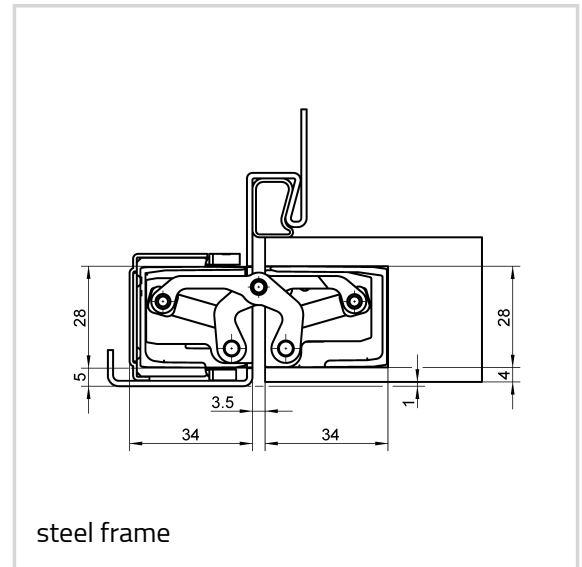

TECTUS - TE 340 3D

Finish	satin brassed (047)
OF-No.	47
VPE	pack of 2
DIN	DIN right and left hand
Article number	5 400605 0 04702
EAN	4015471127183
Finish	RAL 9016 Traffic White (070)
OF-No.	070
VPE	pack of 2
DIN	DIN right and left hand
Article number	5 400605 0 07002
EAN	4015471106584
Finish	Grey Matte C37 (088)
OF-No.	088
VPE	pack of 2
DIN	DIN right and left hand
Article number	5 400605 0 08802
EAN	4015471141301
Finish	RAL 9005 Matte Black (107)
OF-No.	107
VPE	pack of 2
DIN	DIN right and left hand
Article number	5 400605 0 10702
EAN	4015471106607
Finish	Satin Chrome Look (F1) (124)
OF-No.	124
VPE	pack of 2
DIN	DIN right and left hand
Article number	5 400605 0 12402
EAN	4015471106614
Finish	Satin Nickel Look (F2) (125)
OF-No.	125
VPE	pack of 2
DIN	DIN right and left hand
Article number	5 400605 0 12502
EAN	4015471106638