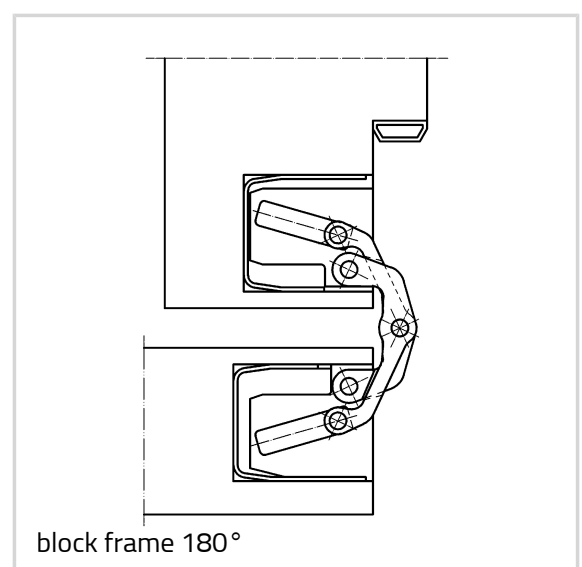

TECTUS - TE 340 3D

Finish	satin brassed (047)
OF-No.	47
VPE	pack of 2
DIN	DIN right and left hand
Article number	5 400605 0 04702
EAN	4015471127183
Finish	RAL 9016 Traffic White (070)
OF-No.	070
VPE	pack of 2
DIN	DIN right and left hand
Article number	5 400605 0 07002
EAN	4015471106584
Finish	Grey Matte C37 (088)
OF-No.	088
VPE	pack of 2
DIN	DIN right and left hand
Article number	5 400605 0 08802
EAN	4015471141301
Finish	RAL 9005 Matte Black (107)
OF-No.	107
VPE	pack of 2
DIN	DIN right and left hand
Article number	5 400605 0 10702
EAN	4015471106607
Finish	Satin Chrome Look (F1) (124)
OF-No.	124
VPE	pack of 2
DIN	DIN right and left hand
Article number	5 400605 0 12402
EAN	4015471106614
Finish	Satin Nickel Look (F2) (125)
OF-No.	125
VPE	pack of 2
DIN	DIN right and left hand
Article number	5 400605 0 12502
EAN	4015471106638