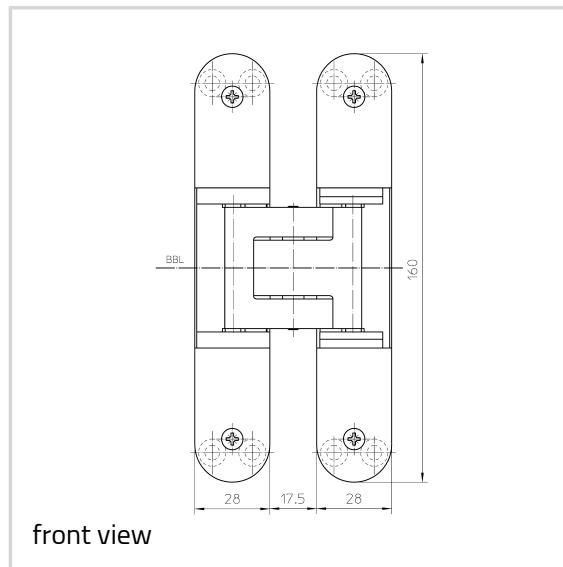

TECTUS - TE 340 3D

The load capacity mentioned above refers to the use of 2 hinges per door leaf (1 x 2 m), for detailed information please look at the chapter "technical information".

With an opening position of 180° the door may have to be fixed additionally.

Installation tools

Universal milling frame

Drilling jig TECTUS TE 340 3D

Template 5 250693 5

Template 5 250694 5

step 1

step 2

Combinations

TE 340 3D FZ

TE 340 3D SZ

TE 340 3D ST

Function range

burglar resistance

fire resistance

smoke resistance

Item versions

Finish	polished brass (030)
OF-No.	030
VPE	pack of 2
DIN	DIN right and left hand
Article number	5 400605 0 03002
EAN	4015471106553

Finish	polished nickelled (038)
OF-No.	038
VPE	pack of 2
DIN	DIN right and left hand
Article number	5 400605 0 03802
EAN	4015471106577