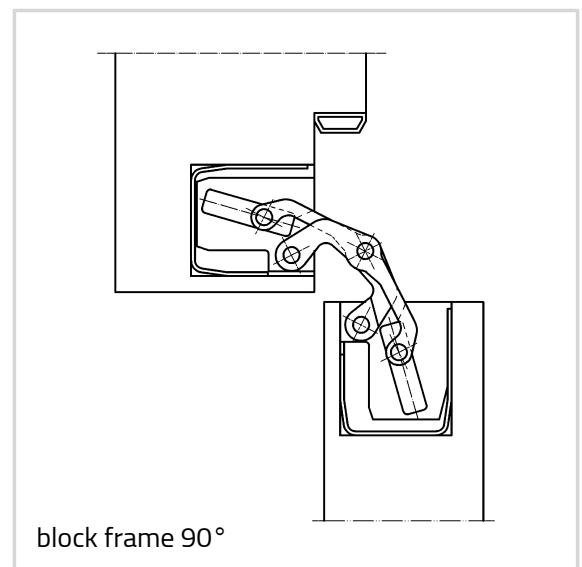

TECTUS - TE 340 3D

Finish	satin brassed (047)
OF-No.	47
VPE	pack of 2
DIN	DIN right and left hand
Article number	5 400605 0 04702
EAN	4015471127183
Finish	RAL 9016 Traffic White (070)
OF-No.	070
VPE	pack of 2
DIN	DIN right and left hand
Article number	5 400605 0 07002
EAN	4015471106584
Finish	Grey Matte C37 (088)
OF-No.	088
VPE	pack of 2
DIN	DIN right and left hand
Article number	5 400605 0 08802
EAN	4015471141301
Finish	RAL 9005 Matte Black (107)
OF-No.	107
VPE	pack of 2
DIN	DIN right and left hand
Article number	5 400605 0 10702
EAN	4015471106607
Finish	Satin Chrome Look (F1) (124)
OF-No.	124
VPE	pack of 2
DIN	DIN right and left hand
Article number	5 400605 0 12402
EAN	4015471106614
Finish	Satin Nickel Look (F2) (125)
OF-No.	125
VPE	pack of 2
DIN	DIN right and left hand
Article number	5 400605 0 12502
EAN	4015471106638