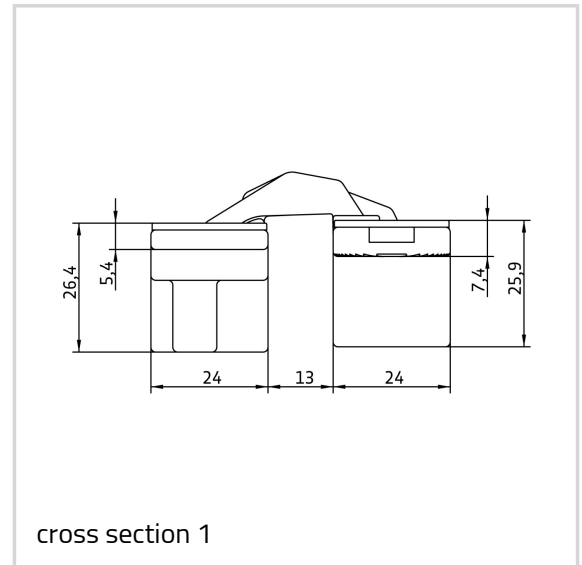

ANSELMI - AN 160 3D

per door leaf (900 x 2100 mm).

Suggested screws:

Frame side: Countersunk head screws DIN 7505 A, Diameter 4,5 mm

Door side: Pan head screws DIN 7505 B, Diameter 4,5 mm

Alternatively, the routing can be carried out with a cutter diameter of 14,0 mm and a collar ring diameter of 25,0 mm.

Combinations

AN 107 3D C40
AN 107 3D C60
AN 108 3D SC45
AN 140 3D FZ

Item versions

Finish	Rustic Umber (AN 012)
OF-No.	AN 012
VPE	pack of 2
DIN	DIN right and left hand
EAN	8054608707733
Finish	Satin Chrome (AN 014)
OF-No.	AN 014
VPE	pack of 2
DIN	DIN right and left hand
EAN	8054608707740
Finish	Light Bronze (AN 016)
OF-No.	AN 016
VPE	pack of 2
DIN	DIN right and left hand
EAN	8054608707764
Finish	Black (AN 018)
OF-No.	AN 018
VPE	pack of 2
DIN	DIN right and left hand
EAN	8054608707788
Finish	Antique Bronze (AN 035)